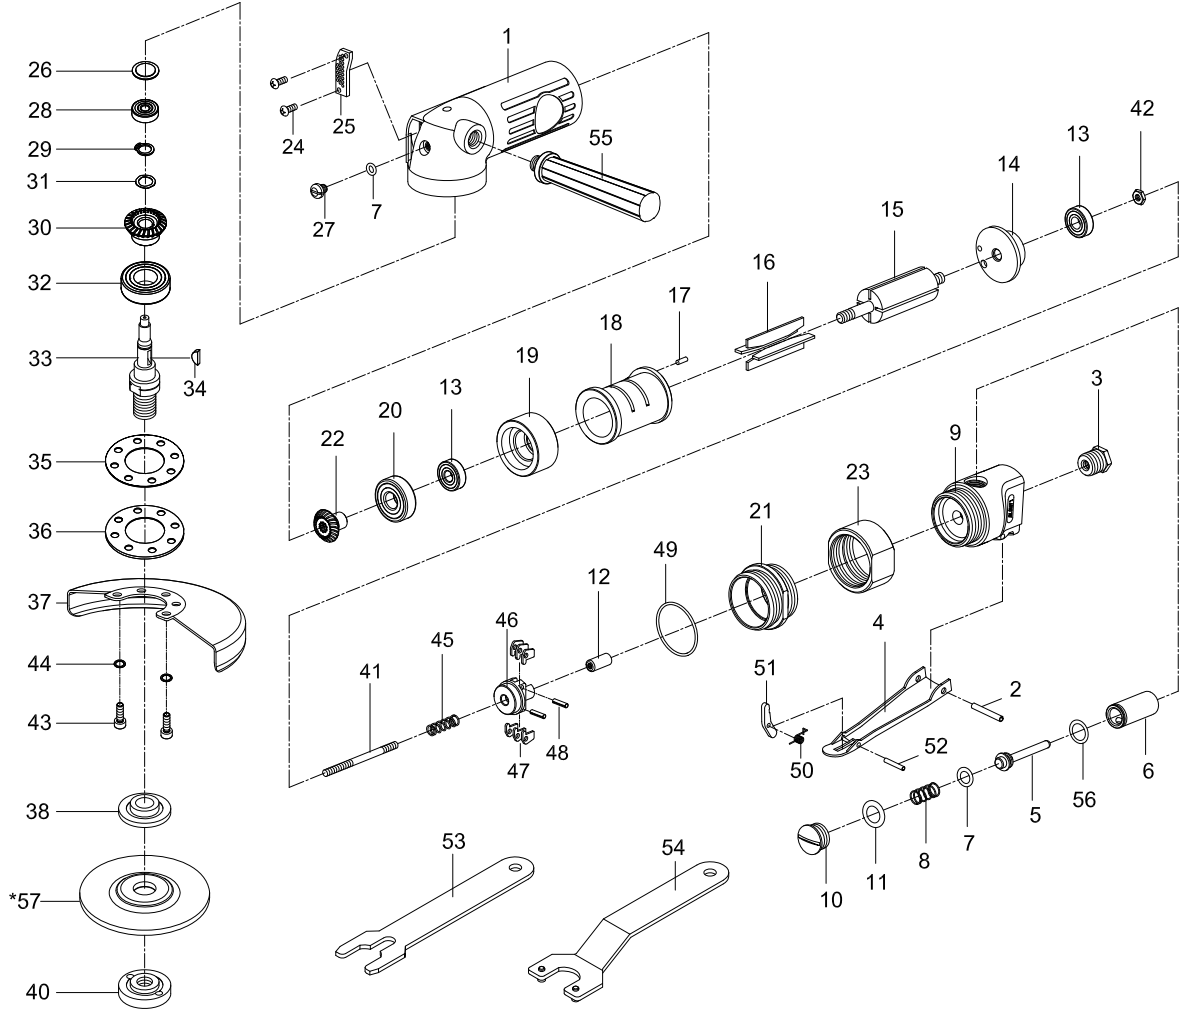

OS-16850L **GAV** HAVALI AVUÇ TAŞALAMA

| No. | Part.No. | Parça Adı | No. | Part.No. | Parça Adı |
|-----|----------|------------------------|-----|-----------|---------------------|
| 1 | 61901 | Motor Housing | 29 | 60319 | Retaining Ring |
| 2 | 61902 | Spring Pin | 30 | 61930 | Bevel Gear |
| 3 | 30103 | Air Inlet | 31 | 61931 | Wave Washer |
| 4 | 61904 | Throttle Lever | 32 | 061932 | Ball Bearing |
| 5 | 61905 | Valve Stem | 33 | 619533A | Spindle (M14) |
| 6 | 61906 | Bushing | 34 | 61934 | Key |
| 7 | 61907 | O-Ring (2) | 35 | 61935 | Gasket |
| 8 | 61908 | Valve Spring | 36 | 619536A | Retainer |
| 9 | 61909 | Throttle Valve Housing | 37 | 619537 | Disc Cover |
| 10 | 61910 | Throttle Lever Plug | 38 | 5D-619239 | Flange (M14) |
| 11 | 60307 | O-Ring | 40 | 5D-619240 | Flange Nut (M14) |
| 12 | 61912 | Plunger | 41 | 61941 | Adjust Screw |
| 13 | 030120 | Ball Bearing (2) | 42 | 61942 | Adjust Nut |
| 14 | 61914 | End Plate | 43 | 40343-12 | Screw (4) |
| 15 | 61915 | Rotor | 44 | 40344 | Spring Washer (4) |
| 16 | 61916 | Vanes (4) | 45 | 61945 | Spring |
| 17 | 40317-14 | Spring Pin | 46 | 61946 | Governor |
| 18 | 61918 | Cylinder | 47 | 61947 | Pendulum (6) |
| 19 | 61919 | Front End Plate | 48 | 40317-13 | Spring Pin (2) |
| 20 | 080227 | Ball Bearing | 49 | 61949 | O-Ring |
| 21 | 61921 | Lock Nut | 50 | 61950 | Torsion Spring |
| 22 | 61922 | Bevel Gear | 51 | 61951 | Throttle Lever Lock |
| 23 | 61923 | Coupling Nut | 52 | 40337 | Spring Pin |
| 24 | 40309 | Screw (2) | 53 | 619553A | Spanner |
| 25 | 61925 | Deflector | 54 | 619554 | Pin Wrench |
| 26 | 61926 | Spacer | 55 | 61955 | Handle |
| 27 | 61927 | Screw | 56 | 52236 | O-Ring |
| 28 | 030113 | Ball Bearing | *57 | 619539 | Grinding Wheel |